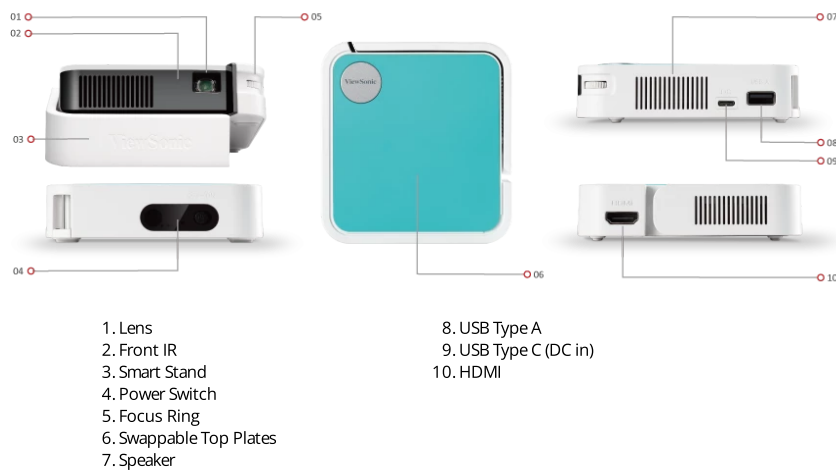

## Key Features

- Smart stand design allows ceiling projection
- Swappable plates to suit your mood
- Embedded JBL speaker for sensational audio
- Built-in battery for endless fun anywhere
- Smart Wi-Fi and Bluetooth connectivity

## Product Description

The ViewSonic M1 mini Plus is a lightweight smart pocket cinema which delivers convenient audio-visual entertainment anywhere you go. It is equipped with built-in JBL speakers and battery, that can also be charged by a power bank for easy outdoor or on the go use. Its adjustable stand offers flexible projection angles that can satisfy any viewing needs - even ceiling projection. Equipped with smart Wi-Fi and Bluetooth connectivity, it enables wireless casting from smart devices, built-in content streaming, and audio amplification for an even easier set up and use. With 120 LED lumens and swappable coloured top for customisation, the ViewSonic M1 mini is the ideal personal pocket cinema to enjoy your daily entertainment.

## OTHERS

Power Supply Voltage:	Power adaptor: , USB Type C, Input: 5V/4A, , Battery: , 5000mAh 3.7V, (1.4hrs@Normal, 1.5hrs@Eco)
Power Consumption:	Normal: 20W , Standby: <0.5W
Operating Temperature:	0~40°C
Net Weight:	0.28Kg
Dimensions (WxDxH) with Adjustment Foot:	110x104x27mm
OSD Language:	English, French, Spanish, Thai, Korean, German, Italian, Russian, Swedish, Dutch, Polish, Czech, T-Chinese, S-Chinese, Japanese, Turkish, Portuguese, Finnish, Indonesian, India, Arabic, Vietnamese, Greek, Total 23 languages